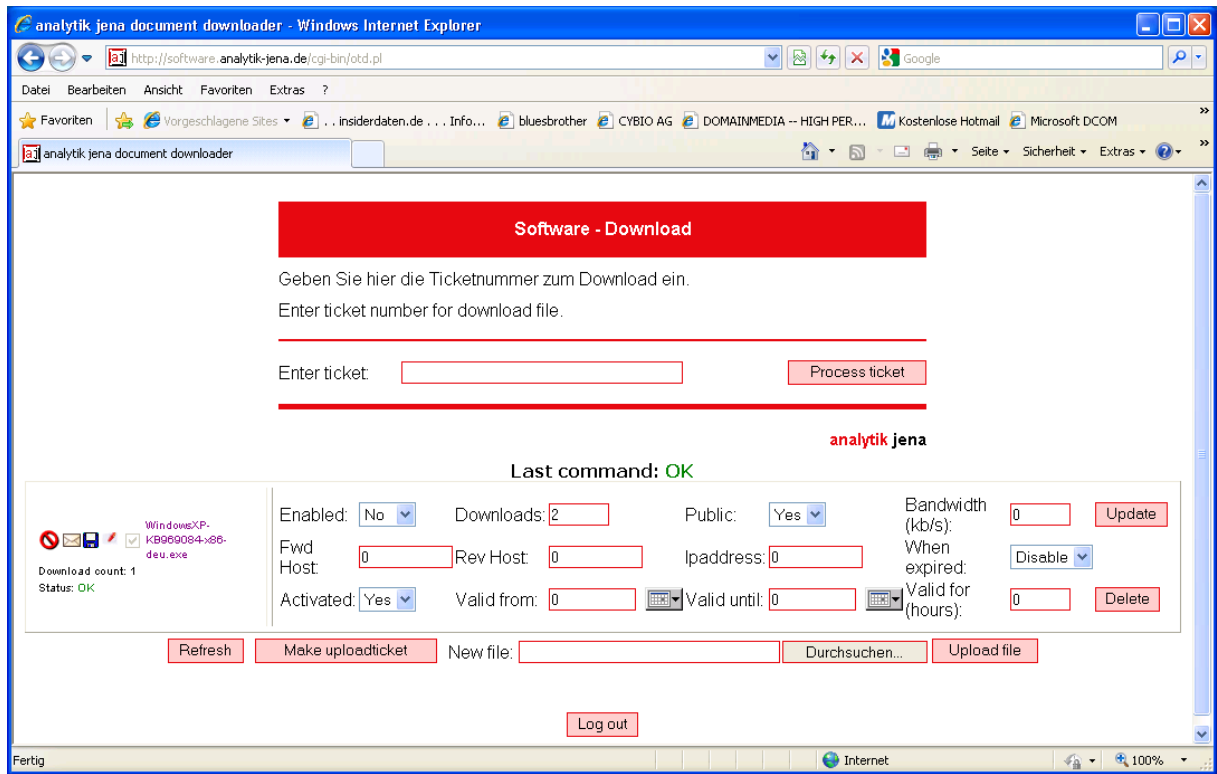

User name:

Password:

Remember my password

OK Cancel

login: user: cybio pw: Cy-Bio2011

For download is important to select **Enable=YES, Activated=YES, Downloads=min. 1 Public=YES**
levery setting confirm with the bottom Update